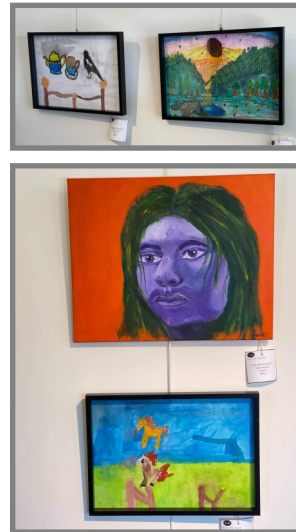

Above and right: Award winners and paintings at the Textures of One exhibition and (far right) Blayney Public School sensory garden. Student photo above courtesy of Bradley Bradley.